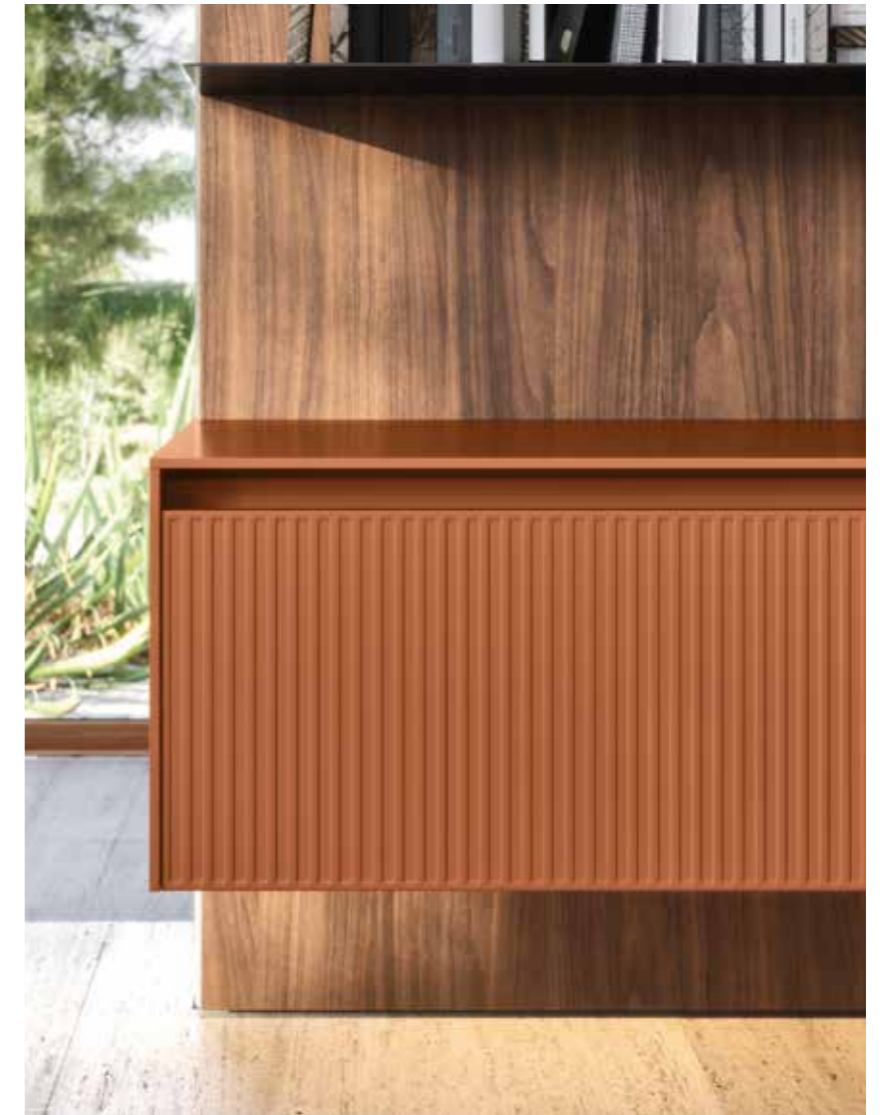

^{IT} Overview: composizione a parete con boiserie sp. 2,7 cm in finitura noce canaletto, pensili [Box 18](#) in laccato opaco nero grafite e ante [Era](#) in vetro fumé con telaio in alluminio nella stessa finitura. Contenitori [Tetris](#) e mensole sp. 1,2 cm in laccato opaco nero grafite. Basi sospese [Box 18](#) con gola, top sp. 0,8 cm e frontali [Rays](#) in laccato opaco sandalo. Divano [Mac](#) in tessuto Rice 12, tavolini [Cliff](#) in laccato opaco corda e senape.

^{EN} Overview: wall-mounted arrangement with 2.7cm-thick wall panelling in noce canaletto finish, nero grafite matt lacquered [Box 18](#) wall units, and smoked glass [Era](#) doors with aluminium frame in the same finish. [Tetris](#) storage units and 1.2cm-thick shelves in nero grafite matt lacquered finish. [Box 18](#) wall-mounted base units with profile, 0.8cm-thick top and [Rays](#) fronts in sandalo matt lacquered finish. [Mac](#) sofa in Rice 12 fabric, [Cliff](#) occasional tables in corda and senape matt lacquered finishes.