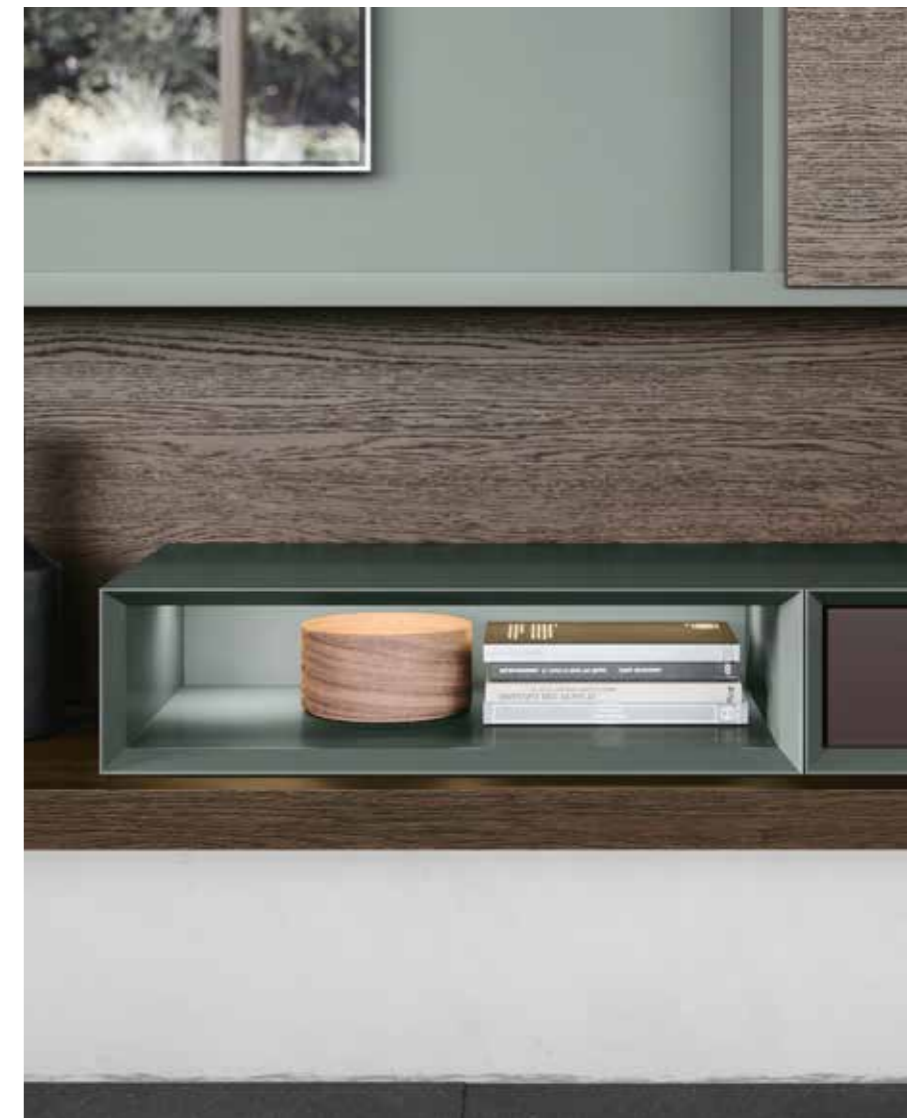

^{IT} Overview: libreria sospesa Wall 30 in laccato opaco ginepro con ante scorrevoli in finitura rovere terra. Boiserie sp. 2,7 cm e piani mensola sp. 5 cm in finitura rovere terra. Contenitori Tetris in laccato opaco ginepro con cassetti in cuoio finitura testa di moro e luce LED orizzontale. Divano Kubì in tessuto Allen 32 e poltrona Kubì con scocca in tessuto Allen 08 e seduta in tessuto Allen 32. Tavolini Team in laccato ossidato peltro e brunito.

^{EN} Overview: Wall 30 wall-mounted bookcase in ginepro matt lacquered finish with sliding doors in rovere terra finish. 2.7cm-thick wall panelling and 5cm-thick shelf tops in rovere terra finish. Ginepro matt lacquered Tetris storage units with leather drawers in testa di moro finish and horizontal LED lighting. Kubì sofa in Allen 32 fabric, and Kubì armchair with frame in Allen 08 fabric and seat in Allen 32 fabric. Team occasional tables in oxidized pewter and oxidized bronze lacquered finishes.